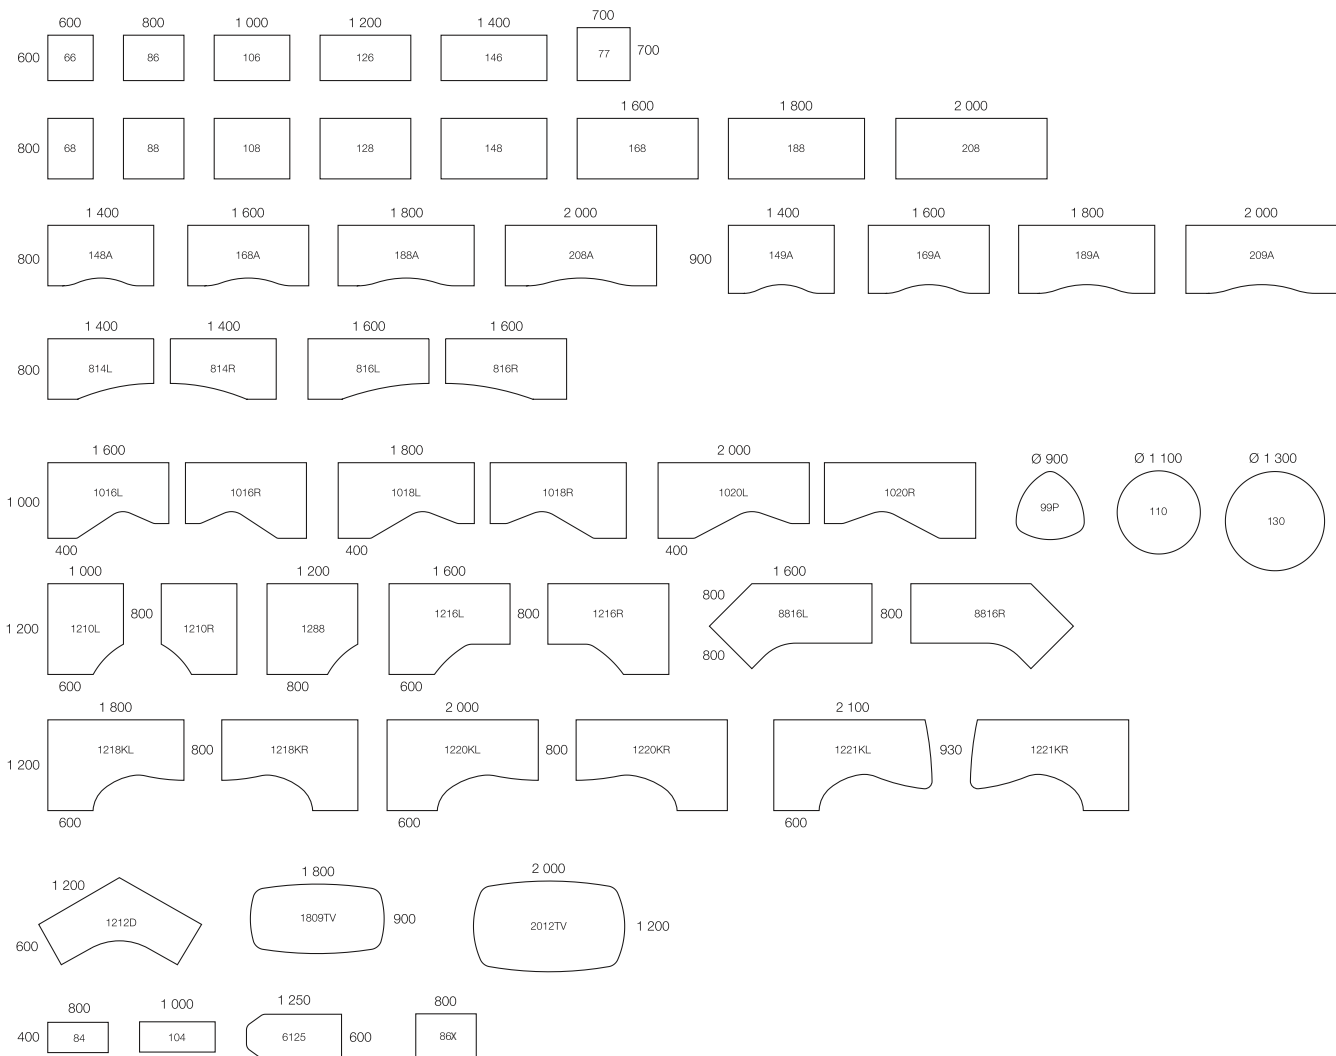

DESKS

The extensive range of Series[e] one tabletops means there are many options and a great freedom of choice for you to create your own solution. From a vast range of tabletops and underframes you can create an individual workplace or build large office landscapes – all the time with the needs of the user in focus. When you design your own solution, we have specialised software which have a specialised software which provides you with a three-dimensional drawing of your new workplace. An easy way to plan.

SERIES[E] ONE

TABLETOP 23 mm, chipboard with wood veneer and a solid wood tipping (beech, birch, oak), laminate (beech, birch, oak, white, light grey). **UNDERFRAME** Powder-coated steel **TABLE HEIGHT** Fixed with round legs (ORF) 724 mm. Adjustable with round legs (OR200 without sleeve, OR200S with sleeve) 650-850 mm. Adjustable with round legs sit/stand (ORS200 without sleeve, ORS200S with sleeve) 830-1,030 mm. Fixed with round legs with castors (ORC): 724 mm. Fixed with conical legs (OAF) 724 mm. Adjustable with conical legs and sleeve (OA200S): 650-850 mm. Adjustable with conical legs (ORM200) 650-850 mm. Adjustable with conical legs with castors (ORMC): 680-760 mm **OPTIONS** Panels, electrics tidy, cabling, computer accessories, local storage, etc. **SCALE** 1:100. **UNIT** mm.