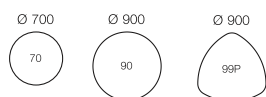

SERIES[E] ONE

TABLETOP 23 mm, chipboard with wood veneer and a solid wood tipping (beech, birch, oak), laminate (beech, birch, oak, white, light grey). **UNDERFRAME** Powder-coated steel **TABLE HEIGHT** Fixed with round legs (ORF) 724 mm. Adjustable with round legs (OR200 without sleeve, OR200S with sleeve) 650-850 mm. Adjustable with round legs sit/stand (ORS200 without sleeve, ORS200S with sleeve) 830-1,030 mm. Fixed with round legs with castors (ORC): 724 mm. Fixed with conical legs (OAF) 724 mm. Adjustable with conical legs and sleeve (OA200S): 650-850 mm. Adjustable with conical legs (ORM200) 650-850 mm. Adjustable with conical legs with castors (ORMC): 680-760 mm **OPTIONS** Panels, electrics tidy, cabling, computer accessories, local storage, etc. **SCALE** 1:100. **UNIT** mm.

MEETING TABLES

If you choose Series[e] one for your conference or meeting room or for break and restaurant areas, you have several different solutions and sizes to choose from.

PILLAR TABLE height 550 mm (EPL)