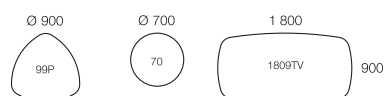

SERIES[E] ONE

TABLETOP 23 mm, chipboard with wood veneer and a solid wood tipping (beech, birch, oak), laminate (beech, birch, oak, white, light grey). **UNDERFRAME** Powder-coated steel **TABLE HEIGHT** Fixed with round legs (ORF) 724 mm. Adjustable with round legs (OR200 without sleeve, OR200S with sleeve) 650-850 mm. Adjustable with round legs sit/stand (ORS200 without sleeve, ORS200S with sleeve) 830-1,030 mm. Fixed with round legs with castors (ORC): 724 mm. Fixed with conical legs (OAF) 724 mm. Adjustable with conical legs and sleeve (OA200S): 650-850 mm. Adjustable with conical legs (ORM200) 650-850 mm. Adjustable with conical legs with castors (ORMC): 680-760 mm **OPTIONS** Panels, electrics tidy, cabling, computer accessories, local storage, etc. **SCALE** 1:100. **UNIT** mm.

MEETING TABLES

If you choose Series[e] one for your conference or meeting room or for break and restaurant areas, you have several different solutions and sizes to choose from.

PILLAR TABLE height 550 mm (EPL)

PILLAR TABLE height 724 mm (EPM)

PILLAR TABLE height 1,100 mm (EPH, PP)

MEETING/CONFERENCE TABLE height 724 mm (PP)

SERIES[E] ONE

TABLETOP 23 mm, chipboard with wood veneer and a solid wood lipping (beech, birch, oak), Laminate (beech, birch, oak, white, light grey). **UNDERFRAME** Pillar base in powder-coated steel (silver or white), steel footplate (dark grey). **TABLE HEIGHT** Fixed with pillar (EPL): 550 mm, (EPM): 724 mm, (EPH): 1,100 mm, (PP): 1,100 mm
OPTIONS Electrics tidy and cabling for conference tables. **SCALE** 1:100. **UNIT** mm.