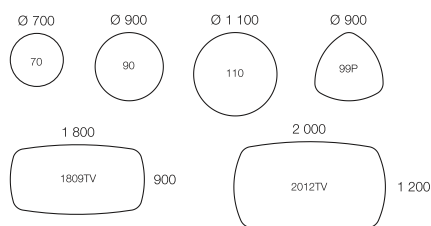

FUNCTIONS & OPTIONS

ROUND LEGS

The round legs are available in silver or white. With fixed or adjustable height. Covering sleeve (S), increased length (200 S) or castors (C) can be chosen as accessories. Legs with adjustable height are also available: 830–1030 mm. Table height: 724 mm, S: 650–850 mm, C: 724 mm. Silver adjustment screws.

SERIES[E] ONE

TABLETOP 23 mm, chipboard with wood veneer and a solid wood tipping (beech, birch, oak), laminate (beech, birch, oak, white, light grey). **UNDERFRAME** Powder-coated steel **TABLE HEIGHT** Fixed with round legs (ORF) 724 mm. Adjustable with round legs (OR200 without sleeve, OR200S with sleeve) 650-850 mm. Adjustable with round legs sit/stand (ORS200 without sleeve, ORS200S with sleeve) 830-1,030 mm. Fixed with round legs with castors (ORC): 724 mm. Fixed with conical legs (OAF) 724 mm. Adjustable with conical legs and sleeve (OA200S): 650-850 mm. Adjustable with conical legs (ORM200) 650-850 mm. Adjustable with conical legs with castors (ORMC): 680-760 mm **OPTIONS** Panels, electrics tidy, cabling, computer accessories, local storage, etc. **SCALE** 1:100. **UNIT** mm.

MEETING TABLES

If you choose Series[e] one for your conference or meeting room or for break and restaurant areas, you have several different solutions and sizes to choose from.

PILLAR TABLE height 550 mm (EPL)

PILLAR TABLE height 724 mm (EPM)

PILLAR TABLE height 1,100 mm (EPH, PP)

MEETING/CONFERENCE TABLE height 724 mm (PP)

SERIES[E] ONE

TABLETOP 23 mm, chipboard with wood veneer and a solid wood lipping (beech, birch, oak), Laminate (beech, birch, oak, white, light grey). **UNDERFRAME** Pillar base in powder-coated steel (silver or white), steel footplate (dark grey). **TABLE HEIGHT** Fixed with pillar (EPL): 550 mm, (EPM): 724 mm, (EPH): 1,100 mm, (PP): 1,100 mm
OPTIONS Electrics tidy and cabling for conference tables. **SCALE** 1:100. **UNIT** mm.