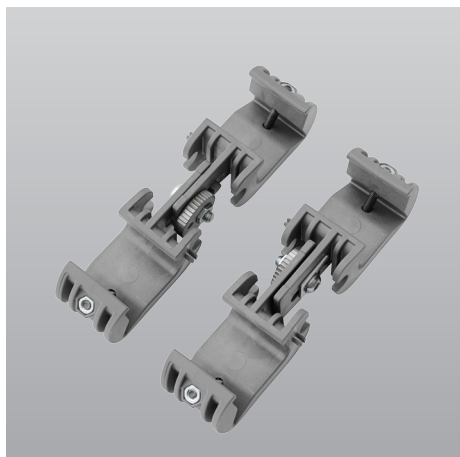

FUNCTIONS & OPTIONS

ROUND LEGS

The round legs are available in silver or white. With fixed or adjustable height. Covering sleeve (S), increased length (200 S) or castors (C) can be chosen as accessories. Legs with adjustable height are also available: 830–1030 mm. Table height: 724 mm, S: 650–850 mm, C: 724 mm. Silver adjustment screws.

SQUARE LEGS

The square legs are available in silver or white. With fixed or adjustable height. Covering sleeve (S) and increased (200 S) can be chosen as accessories. Table height: 724 mm, S: 650–850 mm. Silver adjustment screws.

CONICAL LEGS

The conical legs are available in silver and white and are height adjustable. Choose covering sleeve (S) as an accessory. ORM200: table height 650–850 mm. ORMC: table height 680–760. Silver adjustment screws.

FUNCTIONS & OPTIONS

CONNECTORS

1COFF for connecting tables. Attached from beam to beam. Silver.

CONNECTORS

1COFT for connecting tables. Attached from beam to tabletop. Silver.

ACCESSORIES

The Series[e]one tables are fitted with a cable duct that is attached to the table frame.