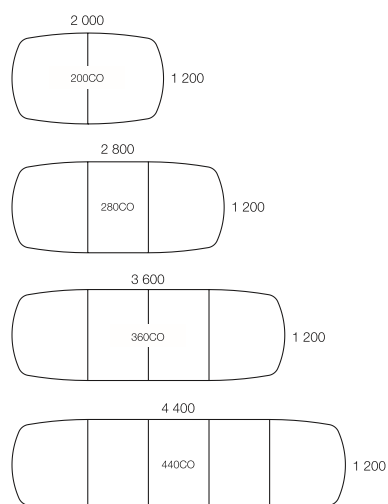

FUNCTIONS & OPTIONS

ROUND LEGS

The round legs are available in silver or white. With fixed or adjustable height. Covering sleeve (S), increased length (200 S) or castors (C) can be chosen as accessories. Legs with adjustable height are also available: 830–1030 mm. Table height: 724 mm, S: 650–850 mm, C: 724 mm. Silver adjustment screws.

SERIES[E] ONE

TABLETOP 23 mm, chipboard with wood veneer and a solid wood tipping (beech, birch, oak), laminate (beech, birch, oak, white, light grey). **UNDERFRAME** Powder-coated steel **TABLE HEIGHT** Fixed with round legs (ORF) 724 mm. Adjustable with round legs (OR200 without sleeve, OR200S with sleeve) 650-850 mm. Adjustable with round legs sit/stand (ORS200 without sleeve, ORS200S with sleeve) 830-1,030 mm. Fixed with round legs with castors (ORC): 724 mm. Fixed with conical legs (OAF) 724 mm. Adjustable with conical legs and sleeve (OA200S): 650-850 mm. Adjustable with conical legs (ORM200) 650-850 mm. Adjustable with conical legs with castors (ORMC): 680-760 mm **OPTIONS** Panels, electrics tidy, cabling, computer accessories, local storage, etc. **SCALE** 1:100. **UNIT** mm.

MEETING TABLES

If you choose Series[e] one for your conference or meeting room or for break and restaurant areas, you have several different solutions and sizes to choose from.

PILLAR TABLE height 550 mm (EPL)

PILLAR TABLE height 724 mm (EPM)

PILLAR TABLE height 1,100 mm (EPH, PP)

MEETING/CONFERENCE TABLE height 724 mm (PP)

SERIES[E] ONE

TABLETOP 23 mm, chipboard with wood veneer and a solid wood lipping (beech, birch, oak), Laminate (beech, birch, oak, white, light grey). **UNDERFRAME** Pillar base in powder-coated steel (silver or white), steel footplate (dark grey). **TABLE HEIGHT** Fixed with pillar (EPL): 550 mm, (EPM): 724 mm, (EPH): 1,100 mm, (PP): 1,100 mm
OPTIONS Electrics tidy and cabling for conference tables. **SCALE** 1:100. **UNIT** mm.